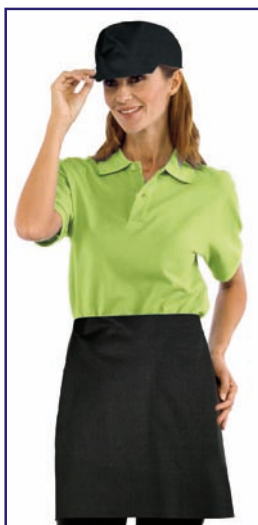

086200
65% polyester • 35% cotton
NERO