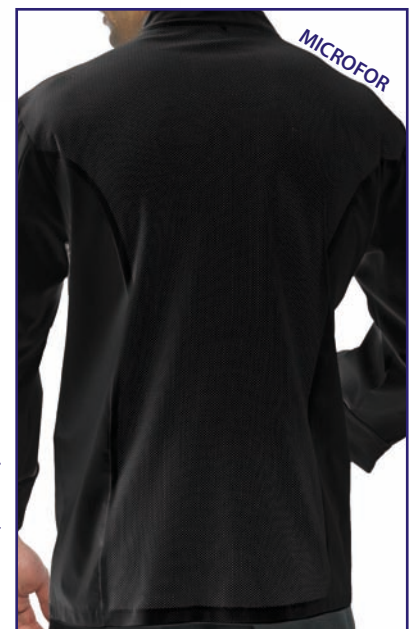

Dietro in rete
microfor per
facilitare il
movimento e
migliorare la
traspirazione

*Back with
net microfor
to ease the
movement
and to
improve
transpiration*