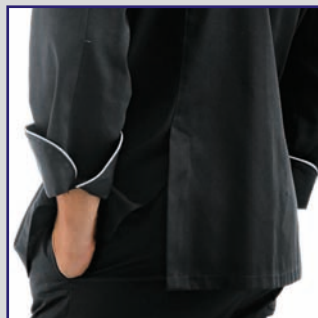

Spacchi laterali
Side splits